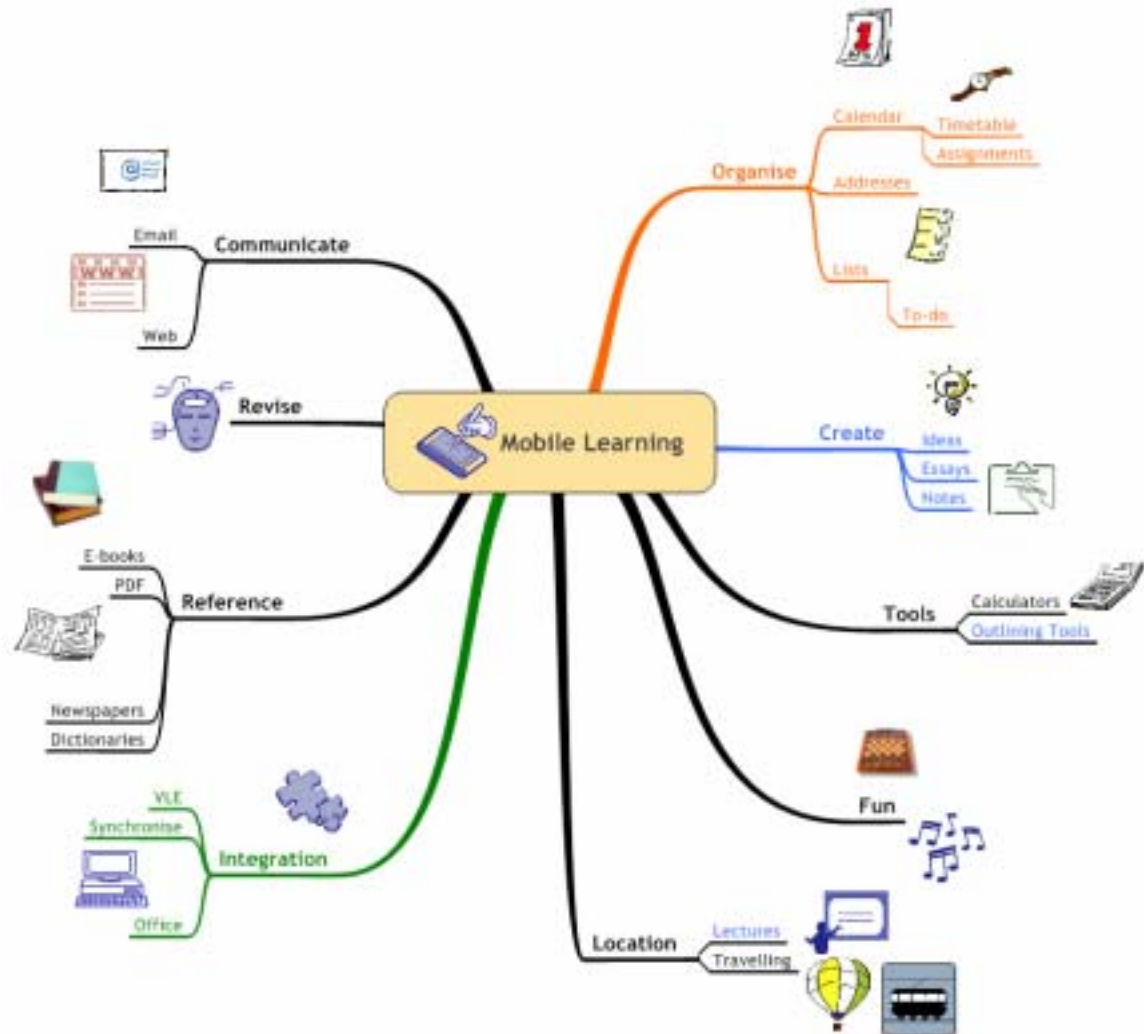

Overview

- A PDA is a computer based handheld device that incorporates personal organiser tools.
- A PDA has the ability to easily exchange information with a desktop computer.
- PDAs were originally designed to act as electronic equivalents of diaries and personal organisers, but most can now perform a variety of additional functions.
- A Smartphone is a combined PDA and phone in one unit

Screens

PDA Anatomy

Combination Devices

PDA Uses

Connectivity and Communication

- Offline
- Wireless
- Via a Phone

Beaming and File Transfer

Beaming of information and applications by Infra-red (or Bluetooth) is not limited to beaming between the same manufacture's PDAs. In many cases beaming may be a more flexible solution for exchanging files with a PC than HotSync.