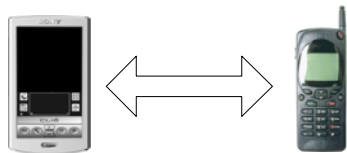

PDA – Phone, Phone - PDA

Exchange addresses, Calendar entries, VCards, images