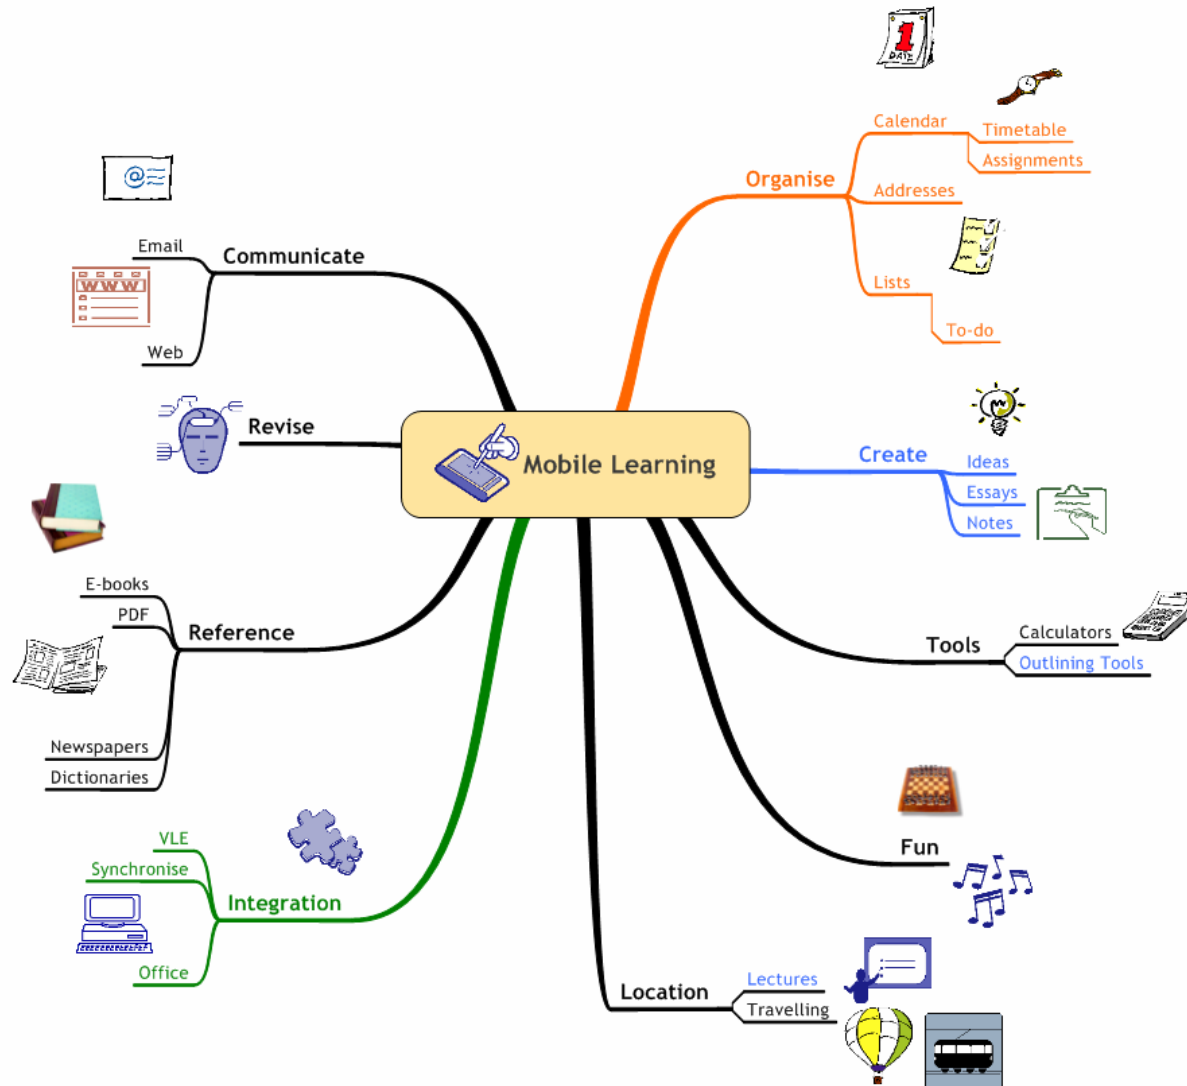

First Palm and WindowCE Machine specifications.

Combination Devices

What can I do with it?

- Save carrying a laptop
- Read Books
- Carry Documents
- Play Games
- Lose your Data

PDA Uses

What's the best...

- Breakfast
- Car

- Training
- Syncing
- Materials Distribution

Interoperability with “Office” applications

- PocketPc Pocket Word Pocket Excel
- Palm PDAs are supplied with Documents-To-Go Standard Edition to support the editing of Word and Excel files on the PDA
- Most Palm OS machines are supplied with software to enable basic syncing with Outlook

Charging

Anatomy of PDA - hardware

Anatomy of Your new PDA

- Buttons
- Ports
- Reset

More Anatomy

Anatomy of PDA - software

- Start Menu
- Today Screen

The Start Menu