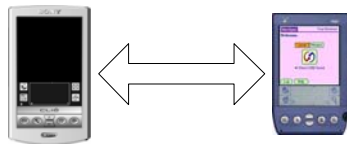

Charging

Anatomy of PDA - hardware

Anatomy of Your new PDA

- Buttons
- Ports
- Reset

More Anatomy

Anatomy of PDA - software

- Start Menu
- Today Screen

The Start Menu

The Today screen

Resets

- Soft Reset
- Hard Reset

Installing

- CPU Versions
- From Desktop
- Via Beaming
- Call me a CAB
- Where did the Cab Go?

Beaming and File Transfer

Beaming of information and applications by Infra-red (or Bluetooth) is not limited to beaming between the same manufacture's PDAs. In many cases beaming may be a more flexible solution for exchanging files with a PC than ActiveSync.